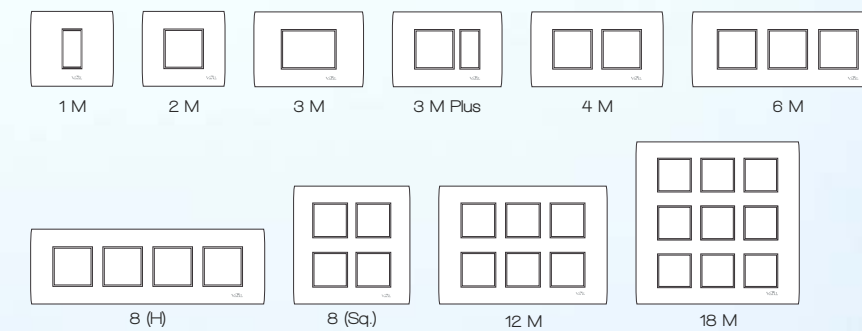

cover plates Sizes

Maximum Retail Price per Pc. (Inclusive of all taxes)